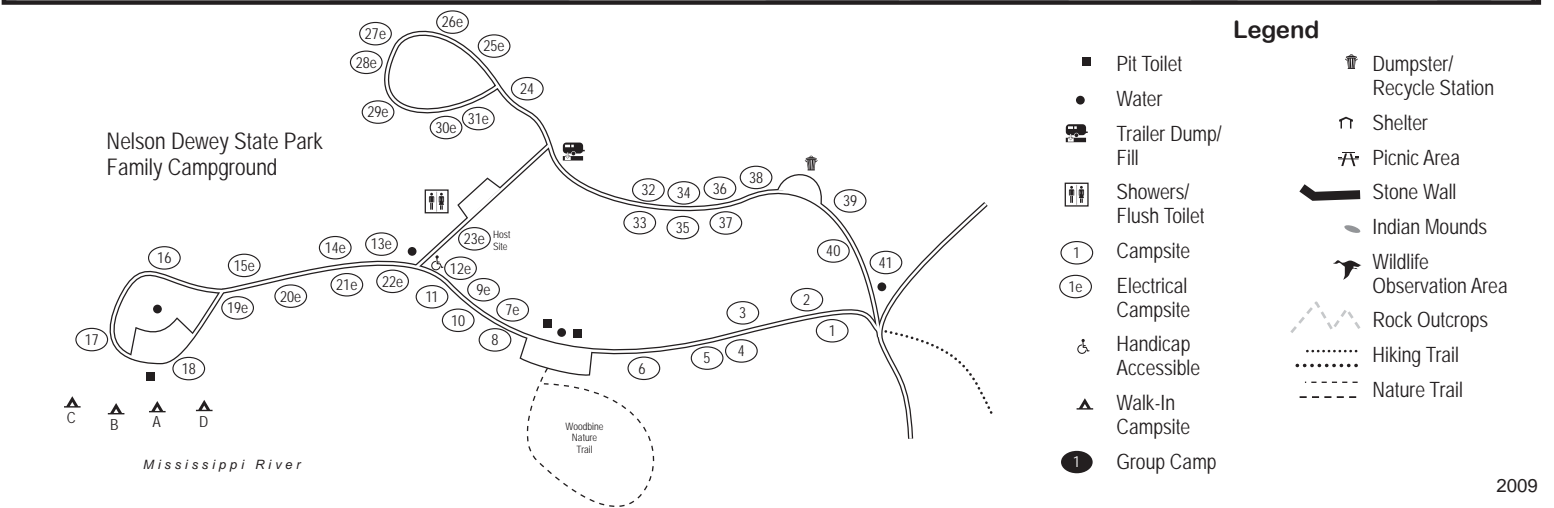

Trail Information	
Trail	Length
Cedar Trail	.2 mile
Prairie Trail	.2 mile
Oakwood Trail	.4 mile
Mound Point Trail	.6 mile
Woodbine Nature Trail	.3 mile

0 600 1200  
feet

- ### Legend
- Pit Toilet
  - Water
  - 🚚 Trailer Dump/Fill
  - 🚿 Showers/Flush Toilet
  - ① Campsite
  - ①e Electrical Campsite
  - ♿ Handicap Accessible
  - ▲ Walk-In Campsite
  - ♻️ Dumpster/Recycle Station
  - 🏠 Shelter
  - 🌳 Picnic Area
  - Stone Wall
  - Indian Mounds
  - 🦋 Wildlife Observation Area
  - ⚡ Rock Outcrops
  - ⋯ Hiking Trail
  - ⋯ Nature Trail
  - ① Group Camp