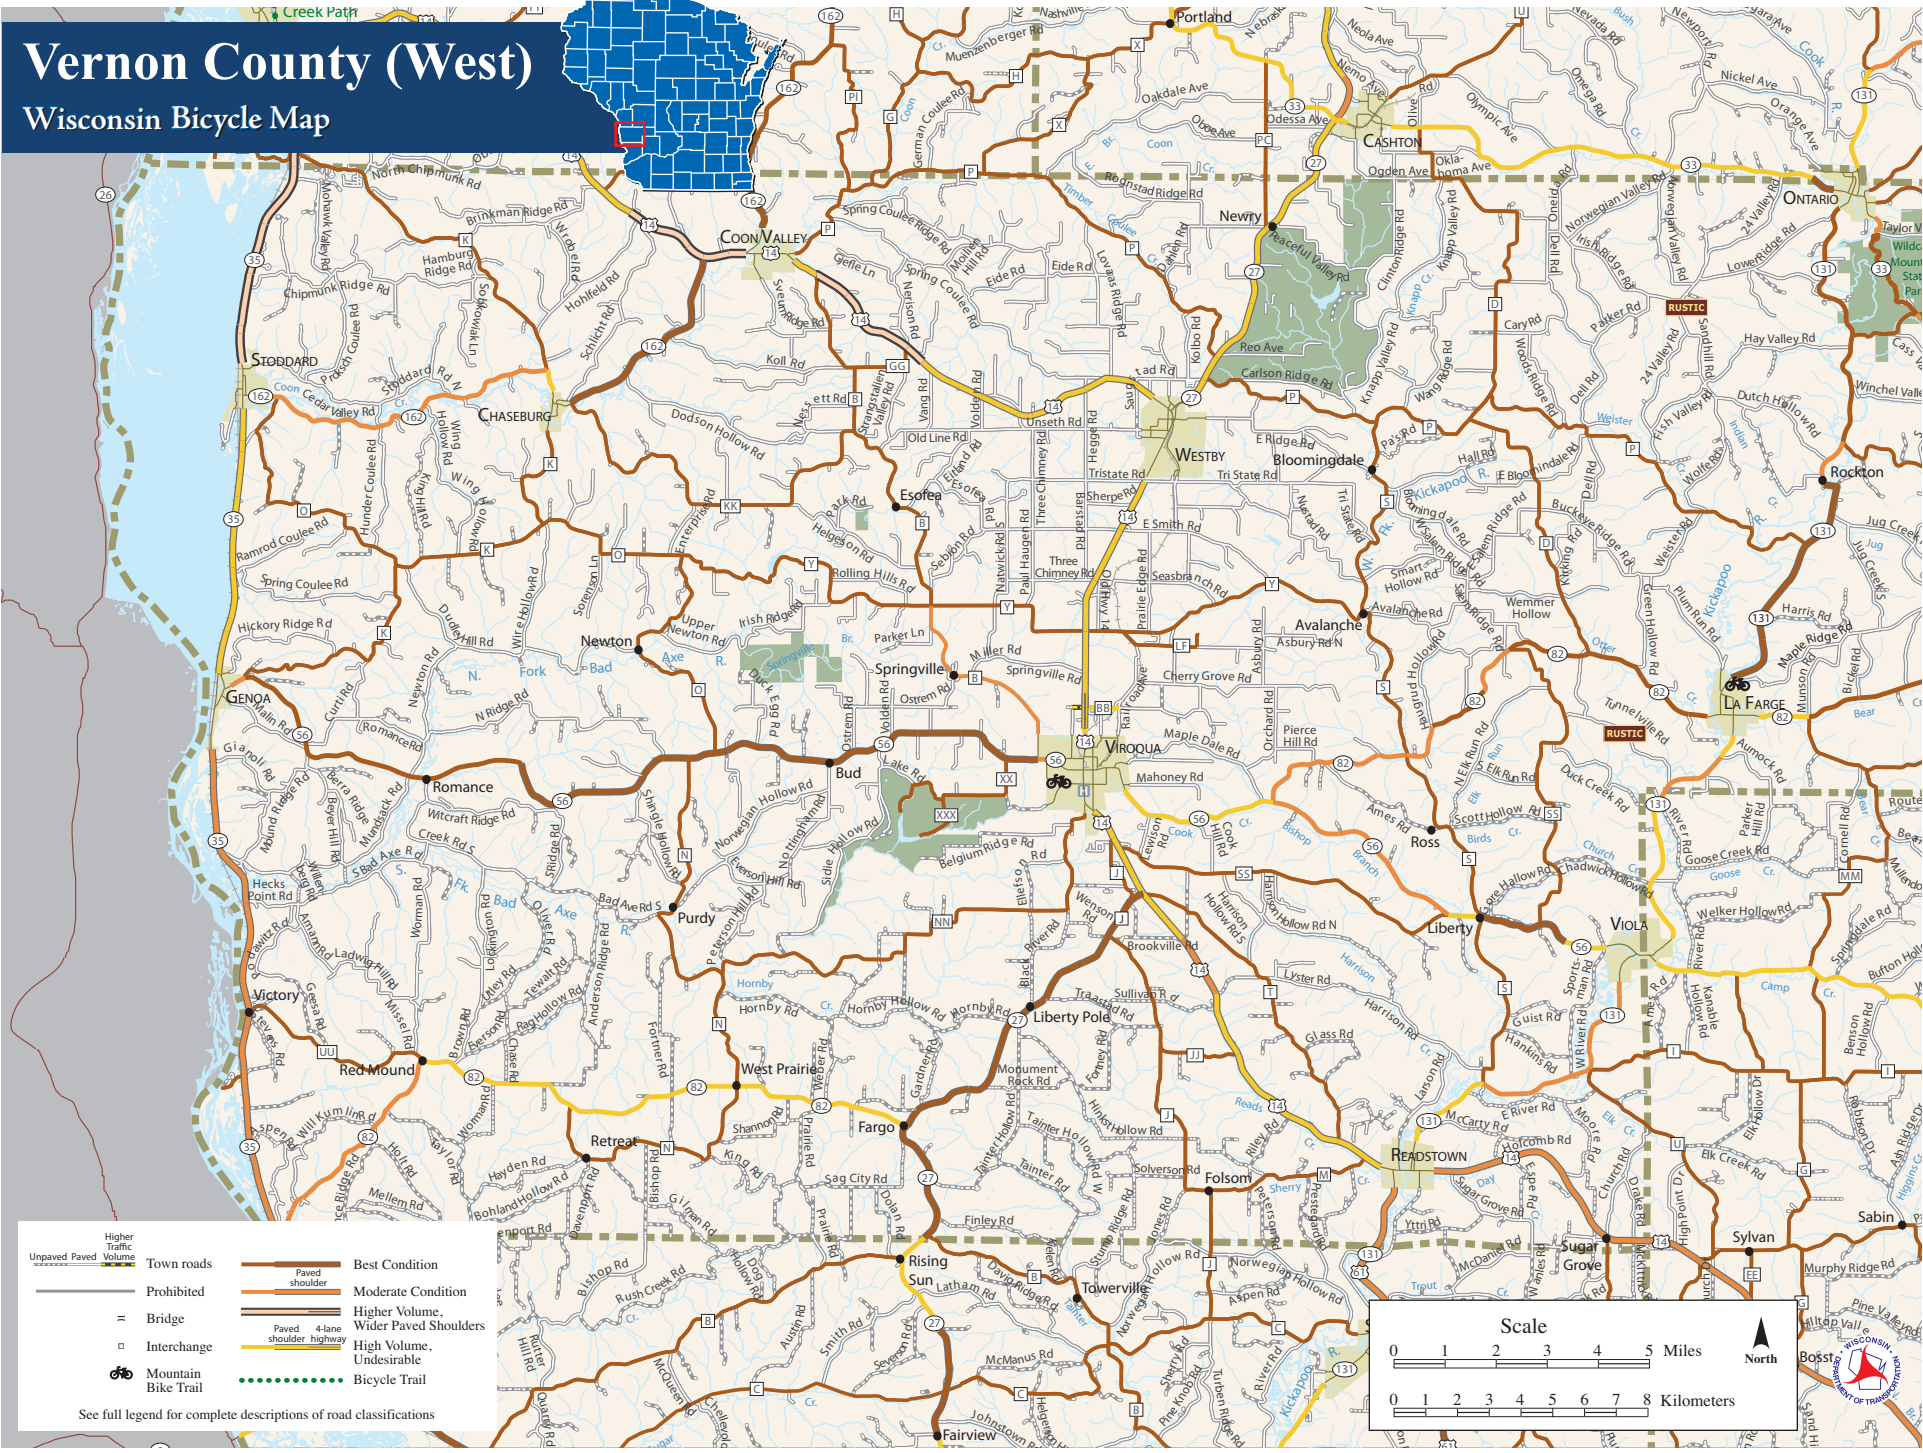

# Vernon County (West)

## Wisconsin Bicycle Map

- |                       |             |                                      |                          |
|-----------------------|-------------|--------------------------------------|--------------------------|
| Higher Traffic Volume | Town roads  | Paved shoulder                       | Best Condition           |
| Unpaved               | Prohibited  | Higher Volume, Wider Paved Shoulders | Moderate Condition       |
| Bridge                | Interchange | Paved 4-lane shoulder highway        | High Volume, Undesirable |
| Mountain Bike Trail   |             | Bicycle Trail                        |                          |

See full legend for complete descriptions of road classifications